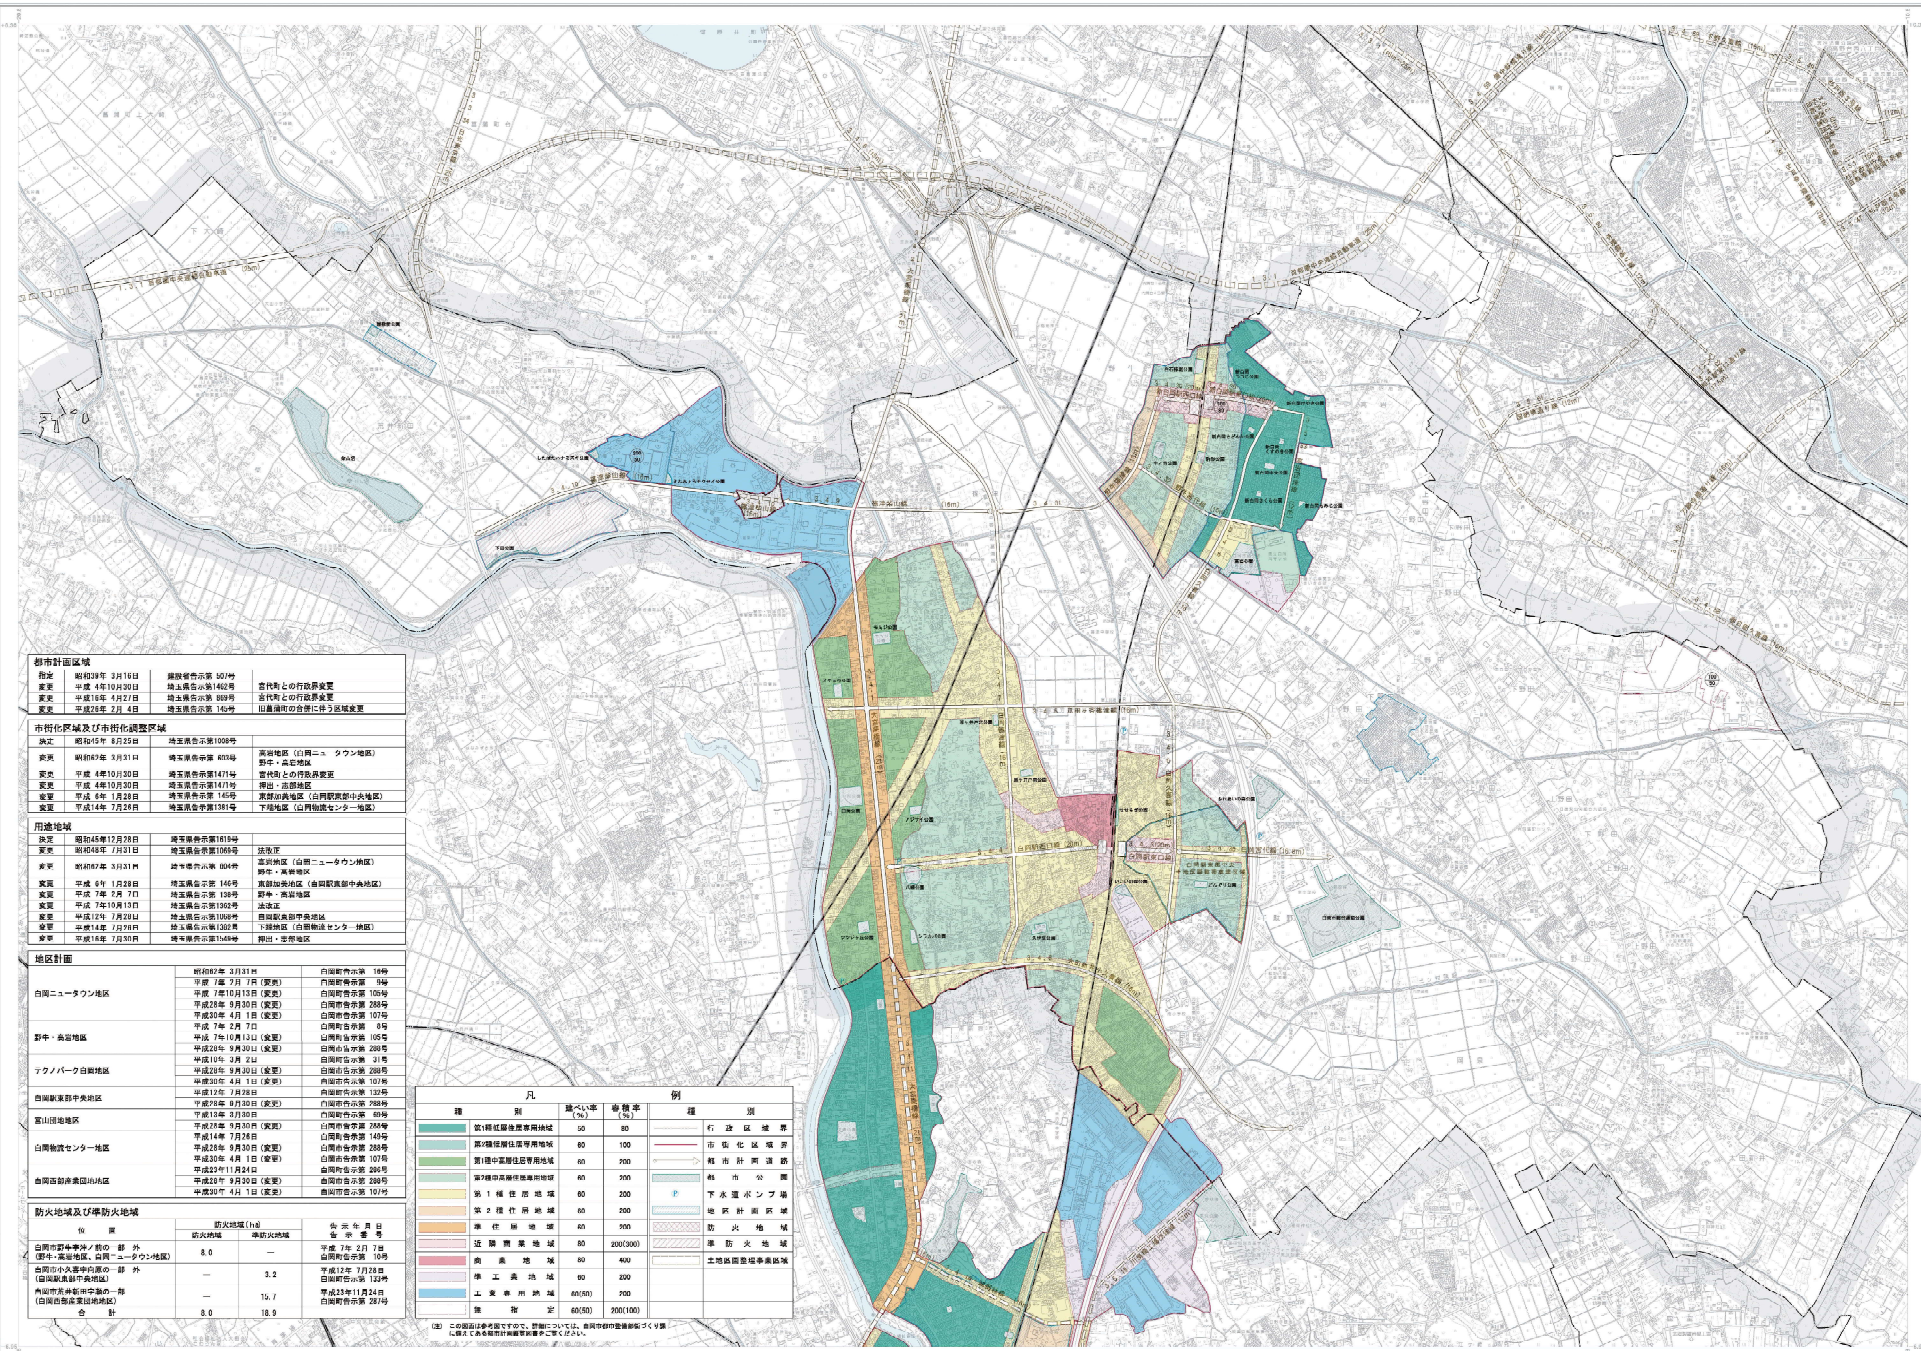

平成二十七年三月年報 平成二十二年二月印刷

Legend table with 2 columns: Symbol/Line Type and Description. Includes symbols for roads, rivers, and various planning zones.

都市計画区域 (City Planning Area) table with columns for Date, Ordinance Number, and Description.

市街化区域及び市街化調整区域 (Urbanized Area and Urbanization Adjustment Area) table with columns for Date, Ordinance Number, and Description.

用途地域 (Use District) table with columns for Date, Ordinance Number, and Description.

地区計画 (District Plan) table with columns for District Name, Date, Ordinance Number, and Description.

防火地域及び準防火地域 (Fire Protection Area and Quasi-Fire Protection Area) table with columns for Name, Fire Protection Level, and Date.

凡例 (Legend) table with columns for Category, Symbol, and Description. Includes categories like roads, rivers, and various planning zones.

1:10,000

白岡市

白岡市都市計画部 都市計画課 白岡市都市計画部 都市計画課