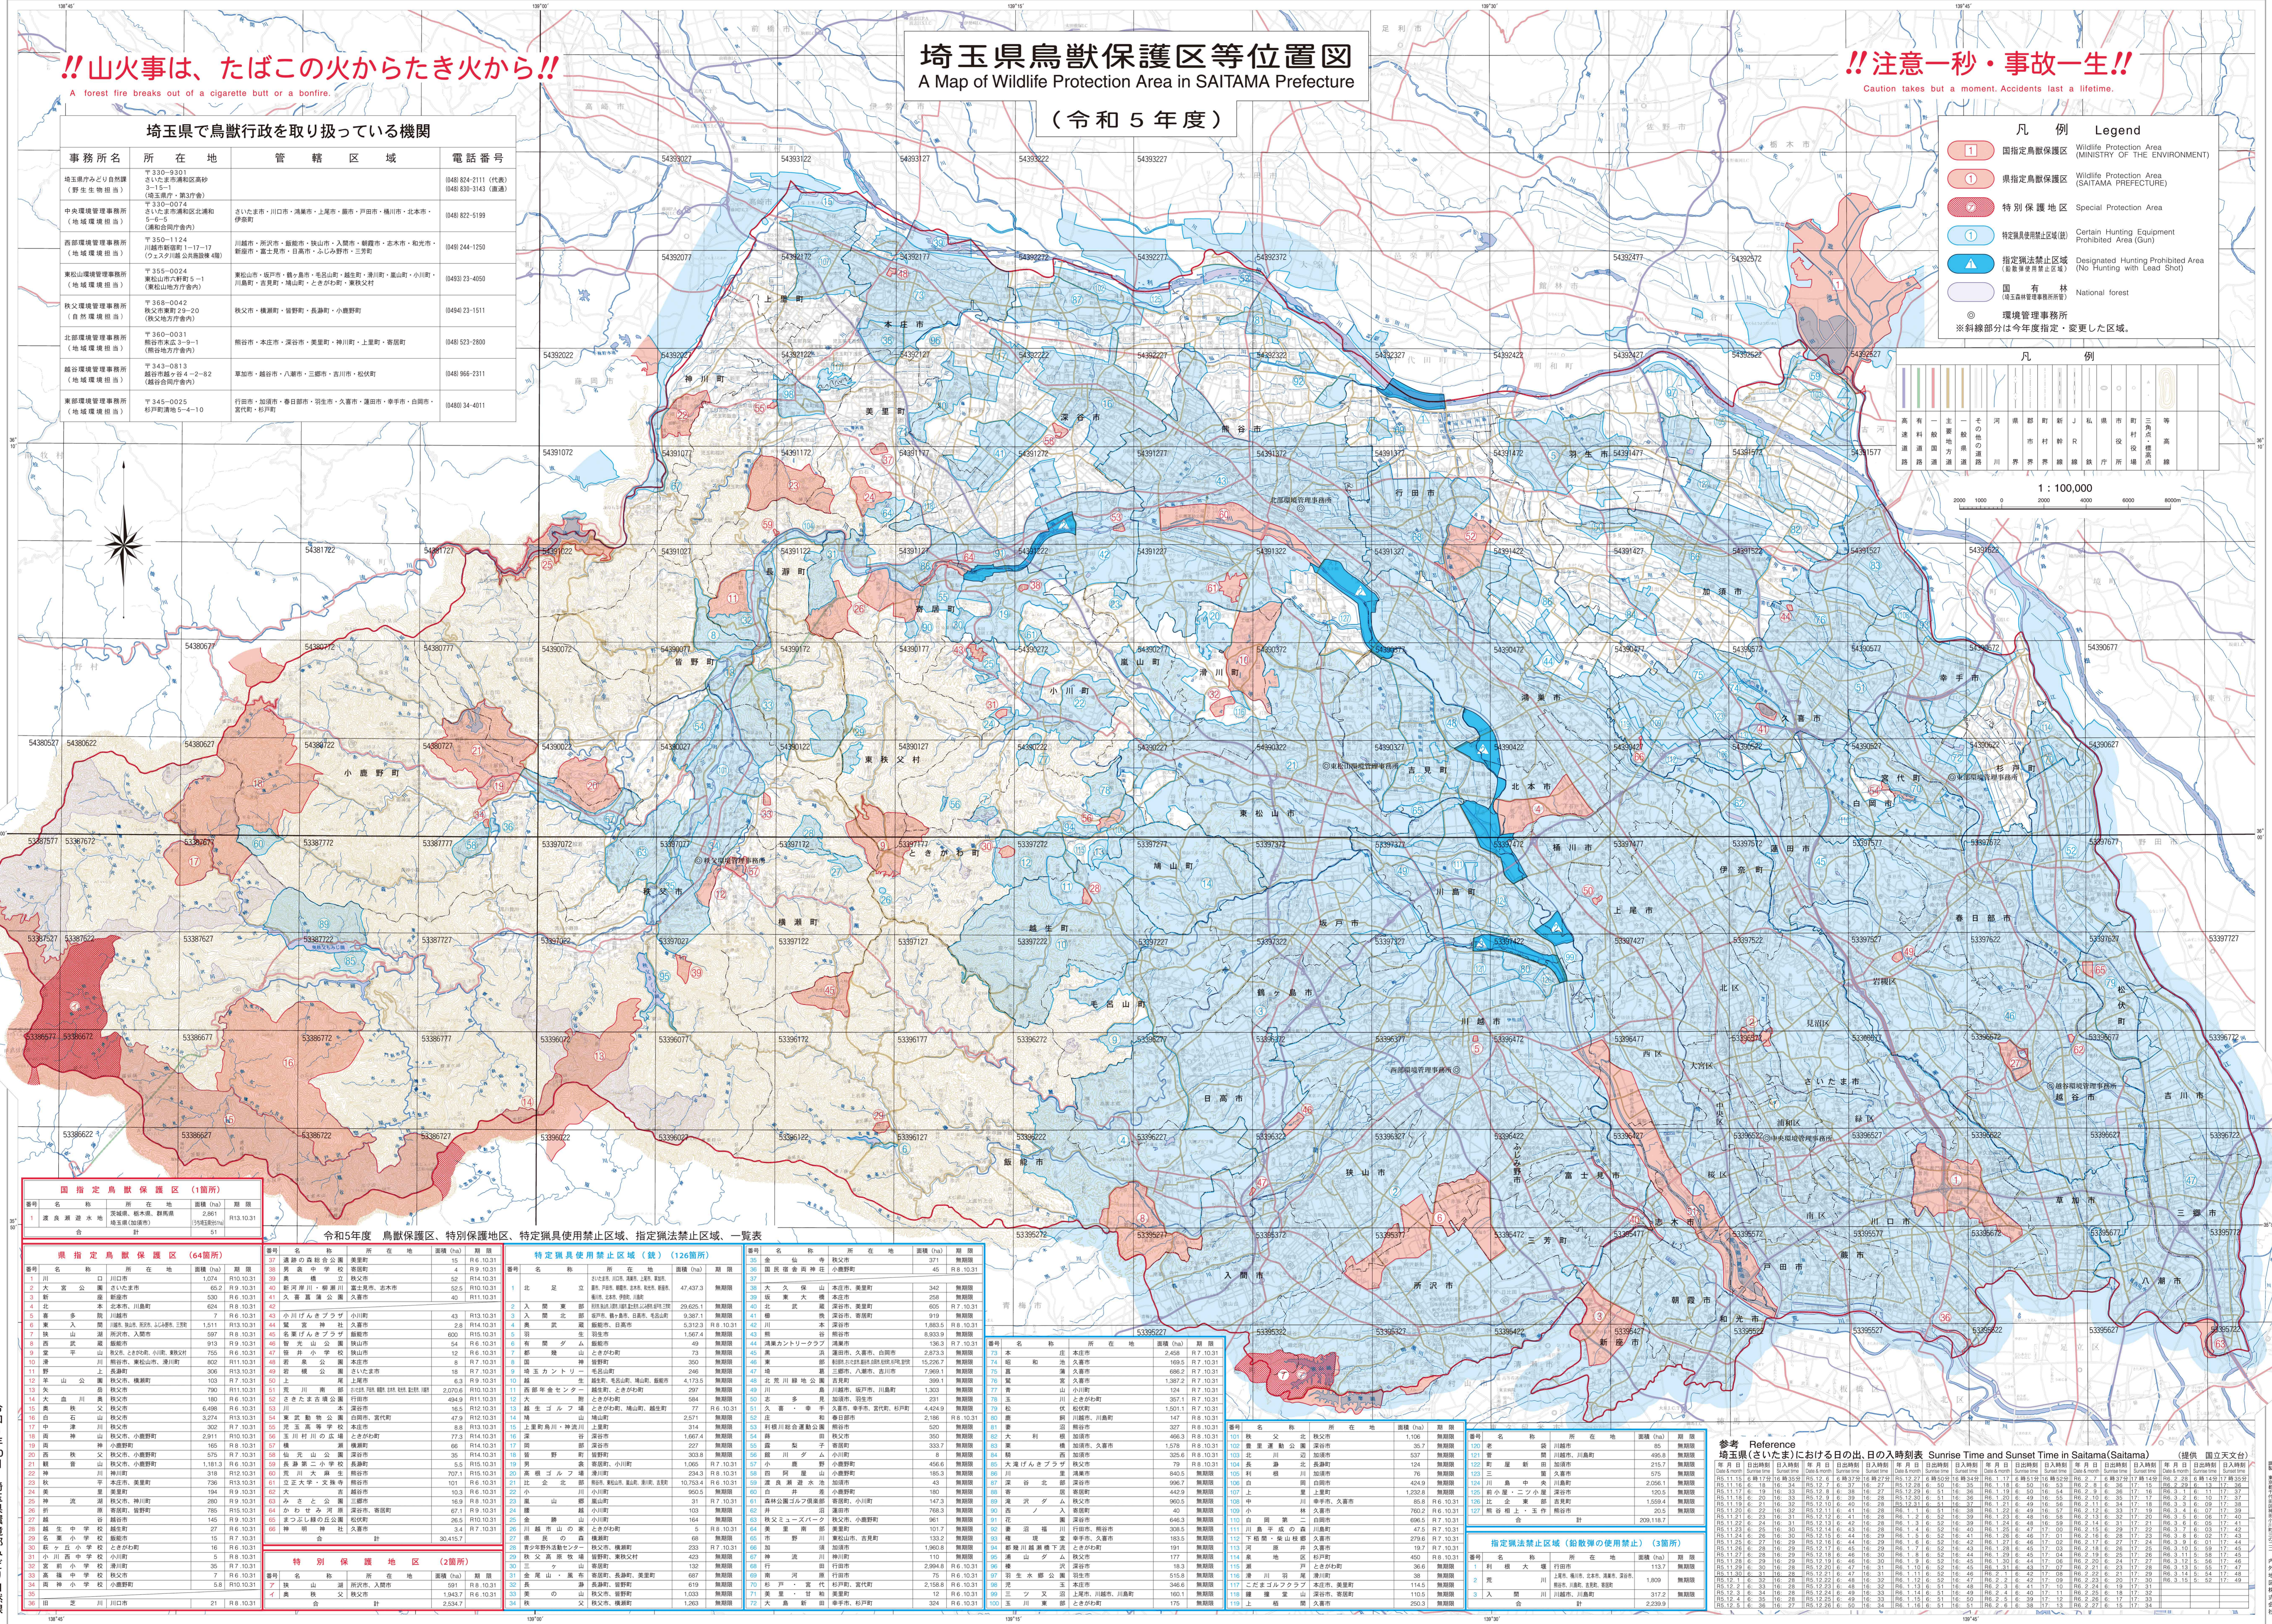

!! 山火事は、たばこの火からたき火から!!

埼玉県鳥獣保護区等位置図

A Map of Wildlife Protection Area in SAITAMA Prefecture

(令和5年度)

!! 注意一秒・事故一生!!

Caution takes but a moment. Accidents last a lifetime.

埼玉県で鳥獣行政を取り扱っている機関

Table listing administrative bodies in Saitama Prefecture, including their names, locations, jurisdictions, and phone numbers.

Legend (凡例) defining symbols for Wildlife Protection Areas, Special Protection Areas, and other designations.

Scale and map details including a scale bar (1:100,000) and a list of municipalities.

Table for National Designated Wildlife Protection Areas (国指定鳥獣保護区) with 1 entry.

Table for Prefecture Designated Wildlife Protection Areas (県指定鳥獣保護区) with 64 entries, including names, locations, and dates.

Table for Special Hunting Equipment Prohibited Areas (特定猟具使用禁止区域) with 126 entries.

Table for Designated Hunting Prohibited Areas (指定猟法禁止区域) with 3 entries.

Table for Sunrise and Sunset Times (参考 Reference) for Saitama Prefecture, providing data for various municipalities.

令和5年10月 埼玉県環境部 自然課

埼玉県環境部 自然課